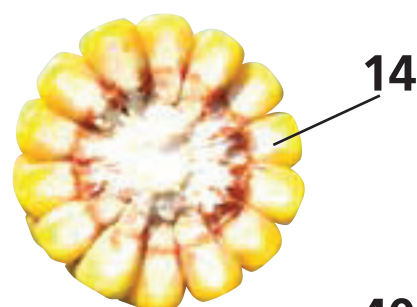

# GL ARVESTA

The longlasting green giant

**FAO S/G 380**

Type of grain: Dent

Type of Hybrid: Single

Use:

Silage

Grain

Biogas

<b>Agronomical characteristics:</b>	
<b>Early vigour</b>	medium
<b>Lodging</b>	very good
<b>Stem quality</b>	very good
<b>Fusarium Ear</b>	medium
<b>Fusarium Stem</b>	medium
<b>Helminthosporium</b>	very good
<b>Ustilago</b>	good
<b>Stay green</b>	very good
<b>Type of plant</b>	giant
<b>Height of plant</b>	high