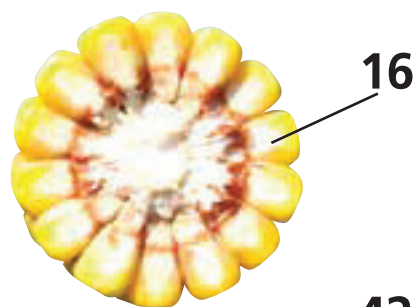

# GL BELLA

The green giant

**FAO S360**

Type of grain: Dent

Type of Hybrid: Single

Use:

Silage

Biogas

| Agronomical characteristics: |               |
|------------------------------|---------------|
| Early vigour                 | good          |
| Lodging                      | good          |
| Stem quality                 | good          |
| Fusarium Ear                 | good          |
| Fusarium Stem                | good          |
| Helminthosporium             | good          |
| Ustilago                     | good          |
| Stay green                   | very good     |
| Type of plant                | massive       |
| Height of plant              | medium / high |